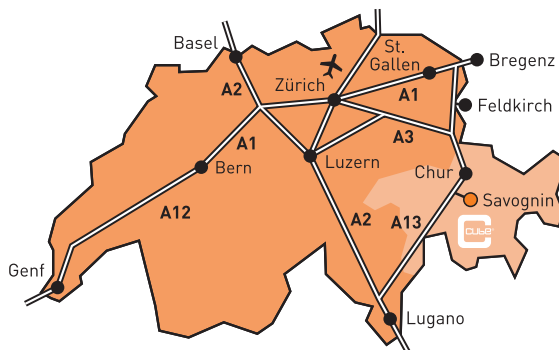

THE WAY TO CUBE SAVOGNIN

Autobahn A13 Richtung Chur und Bundesstrasse. Flughafen Altenrhein, Zürich oder Mailand. Bahnhof Tiefencastel. Ausreichend Parkplätze.

Motorway A13, direction Chur, and Federal Road. Airports at Altenrhein, Zurich, or Milan. Railway station at Tiefencastel. Plenty of car parks.

SAVOGNIN
cube-hotels.com

DETAILED PLAN FOR SAVOGNIN

DISTANCES

Zurich (airport)	163 km
Bern	250 km
Basel	241 km
Chur	46 km
Munich	313 km
Altenrhein (airport)	130 km
Bregenz	135 km
Milano (airport)	165 km

CUBE SAVOGNIN