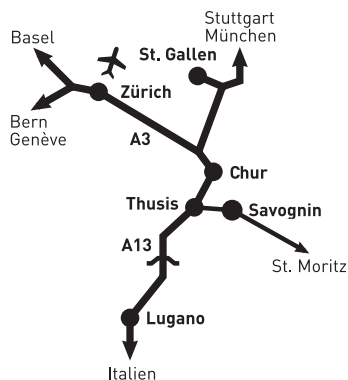

THE WAY TO CUBE SAVOGNIN

Autobahn A13 Richtung Chur und Bundesstrasse. Flughafen Altenrhein, Zürich oder Mailand. Bahnhof Tiefencastel. Ausreichend Parkplätze.

Motorway A13, direction Chur, and Federal Road. Airports at Altenrhein, Zurich, or Milan. Railway station at Tiefencastel. Plenty of car parks.

SAVOGNIN
cube-hotels.com

DETAILED PLAN FOR SAVOGNIN

DISTANCES

Zurich (airport)	163 km
Bern	250 km
Basel	241 km
Chur	46 km
Munich	313 km
Altenrhein (airport)	130 km
Bregenz	135 km
Milano (airport)	165 km

CUBE SAVOGNIN